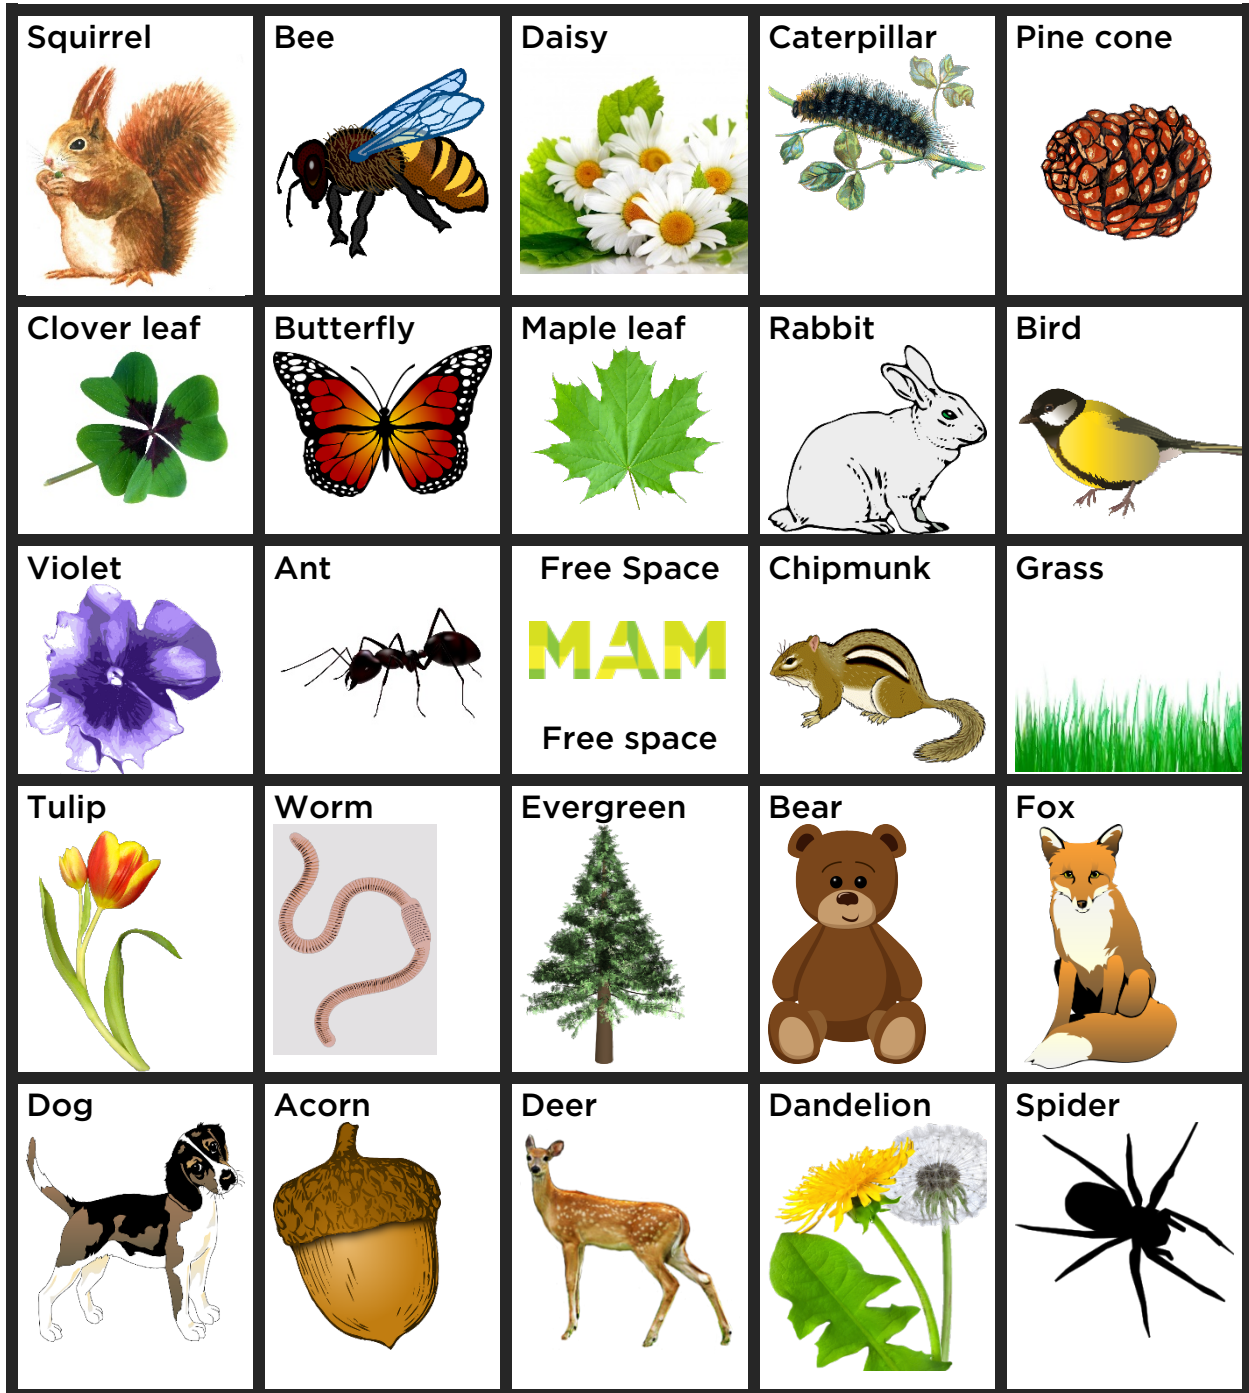

# Wild at Art Bingo

Explore your yard or neighborhood with your family. Search for the animals and plants in the boxes and cross them out when you find them. Remember to respect the environment and be gentle with all the animals and plants you see. First one to find five in a row wins the game!

Want to get wild at art? Draw your favorite animal or plant on the back.

Ask an adult to share pictures of your drawings or scavenger hunt finds with us on social media @MAMmontclair with the hashtag #MAMScavengerHunt!